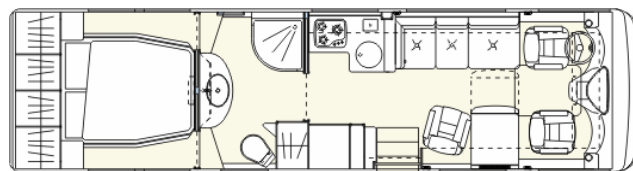

New recreation vehicle with micro car garage and kings size bed with easy entry on both sides

VARIO Perfect 950 SH/D