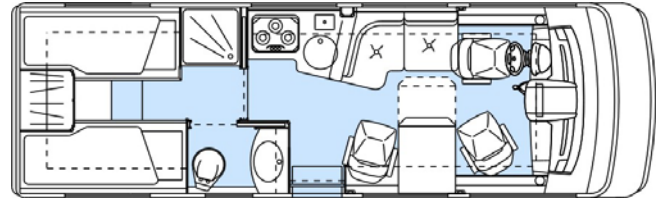

New vehicle with 2x rear end single beds

VARIO Star 750

CHASSIS

Make	Mercedes Benz
Type	Sprinter 518 CDI
Wheelbase	4.325 mm
GVWR	5.000 (5.300) kg
Engine	V 6 turbo-diesel, common rail, intercooling
Displacement	2.987 ccm
Horse Power	135 kW / 184 PS, EURO 4
Fuel tank	100 l

MEASUREMENTS

Body	Glass fibre reinforced plastic GRP, self supporting body, full insulated
Length	7.650 mm
Width	2.360 mm
Height	3.100 mm
Water system	approx. 200 l fresh water approx. 150 l grey water approx. 120 l black water