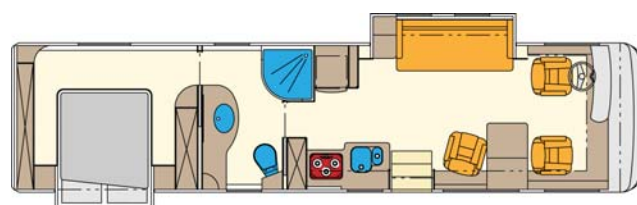

Exclusive coach with 2x slide out

TESCHNER 360 ME