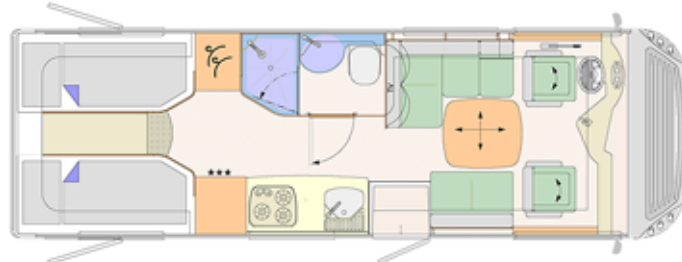

New motor home with 2x single beds and connector mattress for double bed function

Concorde Carver 742 L

CHASSIS

Make	IVECO DAILY
Type	50 C 15
Wheelbase	3.950 mm
Zul.Ges.Gewicht	5.200 kg
Motor	4 cylinder turbo diesel common rail direct injection
Displacement	3.000 cm ³
Horse Power	130 kW / 177 PS, EURO 4
Fuel tank	100 l

BODY

Length	7.480 mm + 65 mm AHK
Width	2.380 mm
Height	3.190 mm

Water system	approx. 170 l fresh water approx. 170 l grey water cassette toilette with water wash up system
--------------	---

VARIO Caravaning Center

FEATURES

- **Basic package** Engine variation 130 kW/177 PS, hitch up to 2,5 t, alloy rims FA/low profile tyres, wheel covers RA, automatic 6-speed gear AGILE, dashboard décor real wood 5.550,-
- IVECO air suspension RA, body lifting system 4.400,-
- Fly blind, entrance door 390,-
- Awning 4,5 m 1.050,-
- Refrigerator 175 l instead of serial 97 l 890,-
- Air condition for living area 2.100 W 1.890,-
- **Electric service package 1**, gel-battery 150 Ah additional, 45-A-charger (instead of 25 A), inverter 1.555,-
- Digital SAT-system, full automatic, digital-receiver TWIN LNB-port 3.690,-
- Flat screen TV 20" living room 1.190,-
- Mobile phone roof antenna for D- and E-net 250,-
- SOG toilette vent 299,-
- Mikrofaser-upholstery Caramel in soft-optic